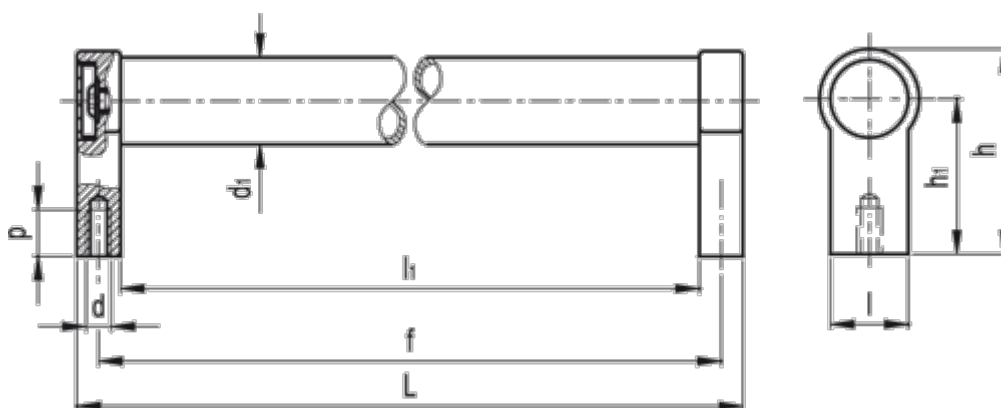

# Data Sheet

Article number: 20569300200

Description: E+G Tubular handle GN333.1-30-200-A-EL  
A Mounting from back

## Measures

d = M8

d1 = 30

f = 200

h = 68

h1 = 51

L = 217

l1 = 183